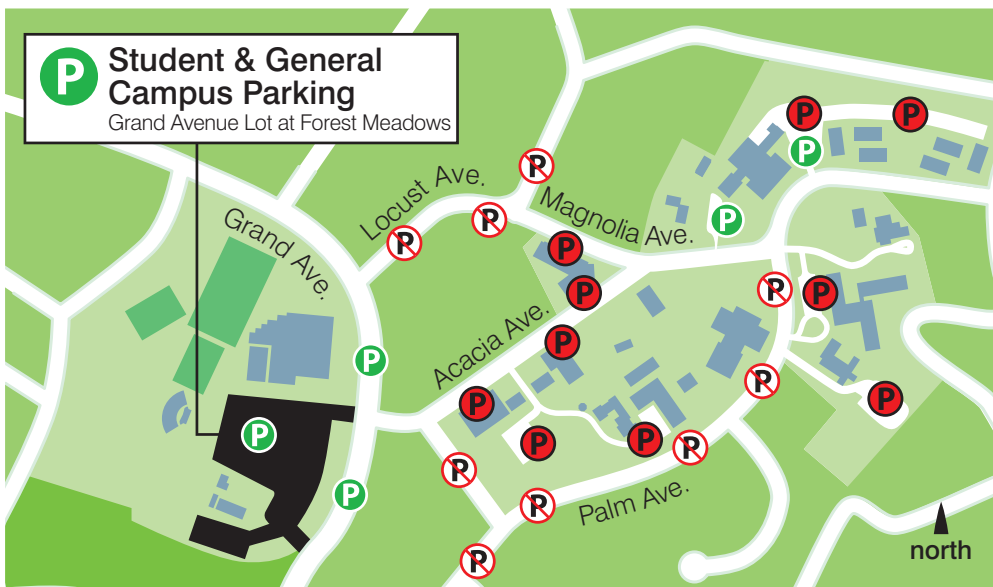

Parking Map

free permit only residential (no parking)

Public Transportation

to
San Rafael
Transit
Center

from San Francisco Airport 415-461-4222 www.marinairporter.com
Marin Airporter buses leave from the lower level on the hour and the half-hour from 5:00 a.m. to midnight every day. Transfer at Larkspur Landing to the free shuttle to the San Rafael Transit Center.

from Oakland Airport 707-837-8700 www.airportexpressinc.com
Airport Express buses leave every other hour on the even hour from 6:00 a.m. to midnight every day and stop at the San Rafael Transit Center.

by Bus 415-455-2000 www.goldengatetransit.org
Golden Gate Transit provides service to the San Rafael Transit Center from points in San Francisco, Sonoma, and Marin counties, and from Richmond and the El Cerrito BART Station in the East Bay.

from
San Rafael
Transit
Center
to
Dominican
Campus

by Bus 415-455-2000 www.goldengatetransit.org
Golden Gate Transit Bus 33 (San Rafael-Marin Civic Center) leaves hourly from 7:55 a.m. to 4:55 p.m., Monday through Friday (except holidays). It stops at the corner of Grand and Acacia Avenues.

by Taxi **Belaire Cab** 415-456-1313 **Radio Cab** 415-485-1234
Taxi service is available at the San Rafael Transit Center taxi stand.

by Foot
The Campus is about a mile from the San Rafael Transit Center. Go east on Third Street, turn left on Grand Avenue and proceed to Acacia.