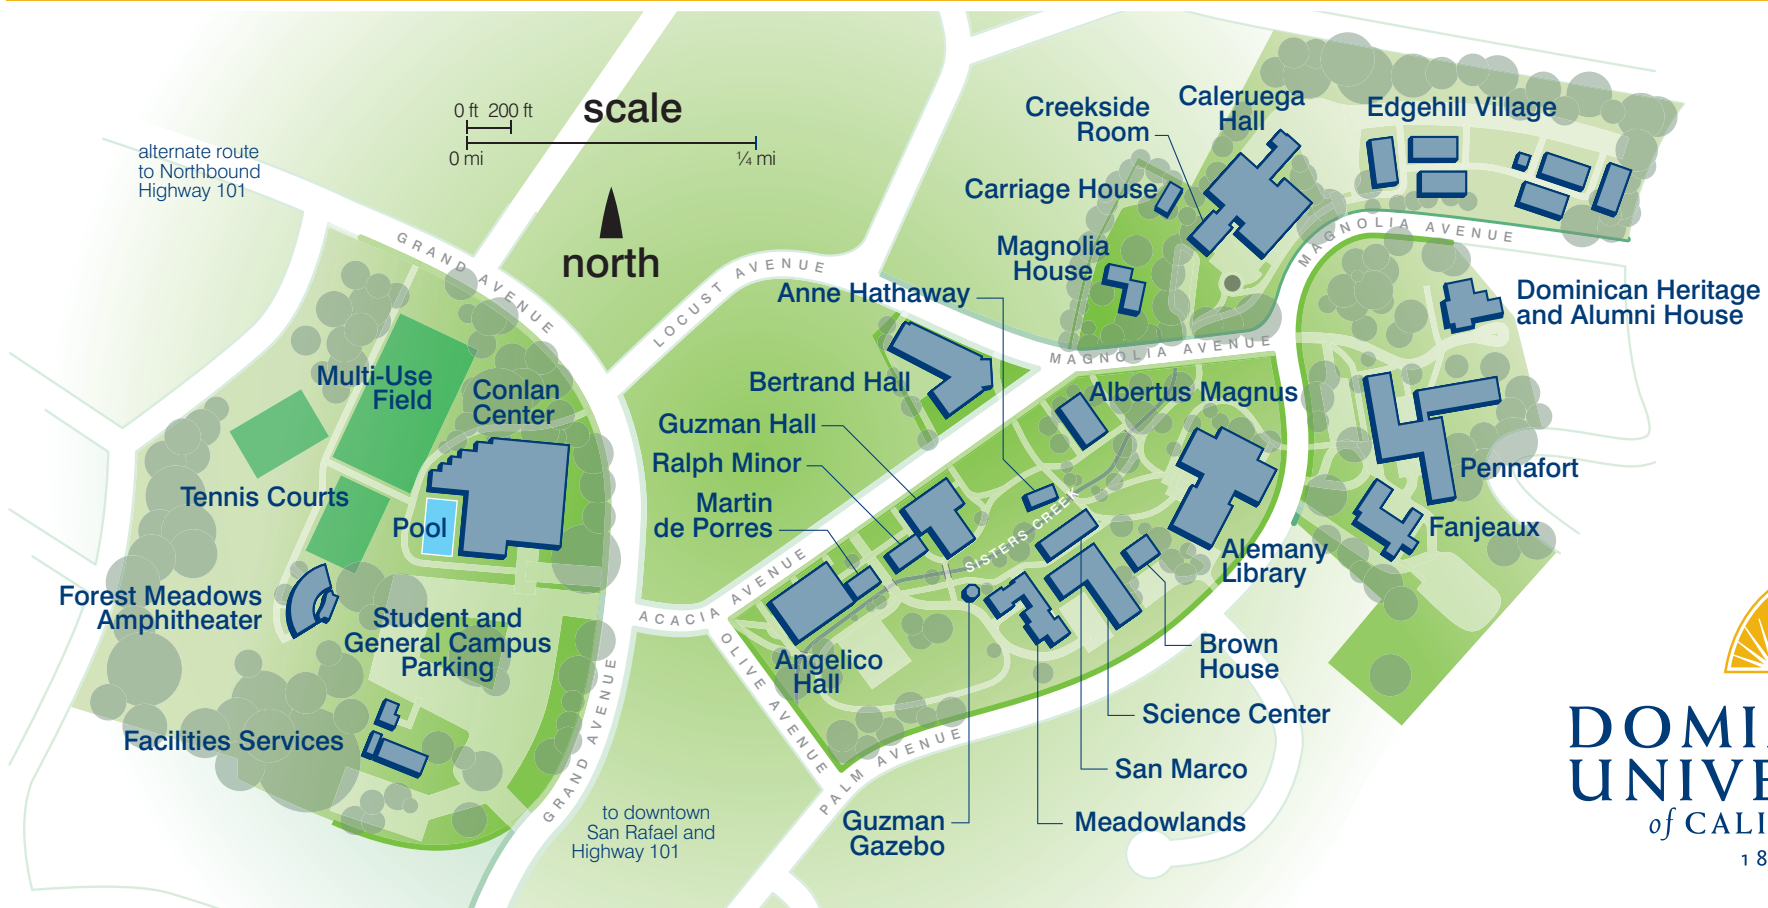

CAMPUS MAP AND DIRECTORY

**DOMINICAN
UNIVERSITY**
of CALIFORNIA
1890

Academic Affairs	Guzman Hall	Business Services	Bertrand Hall	Fitness Center	Conlan Center	Public Relations	Guzman Hall
Academic Support Services	Bertrand Hall	Campus Ministry	Pennafort Hall	Guzman Lecture Hall	Guzman Hall	Purchasing	Bertrand Hall
Admissions	Magnolia House	Career Services	Bertrand Hall	Gymnasium	Conlan Center	Registrar	Bertrand Hall
Alumni Relations	Guzman Hall	Chapel	Pennafort Hall	School of Health and Natural Sciences	Guzman Hall	Residence Halls	Edgehill Village, Fanjeaux, Meadowlands, and Pennafort
Annual Fund	Guzman Hall	Chief Academic Officer	Guzman Hall	Health Center	Bertrand Hall	Security Desk	Bertrand Hall
Art Gallery	Alemanly Library	Chilly's Café	Caleruega Hall	Housing Office (Residential Life)	Pennafort Hall	Service-Learning	Fanjeaux Hall
School of Arts, Humanities and Social Sciences	Angelico Hall	Computer Labs	Alemanly Library	Human Resources	Carrriage House	Shield Room	Caleruega Hall
ASDU (Associated Students of Dominican University of California)	Fanjeaux Hall	Counseling Services	Bertrand Hall	Information Technology	Alemanly Library	Student Life	Anne Hathaway
Athletics Offices	Conlan Center	Creekside Room	Caleruega Hall	Institutional Advancement	Guzman Hall	Suzuki School of Music	Angelico Hall
Bon Appétit	Caleruega Hall	Deliveries	Bertrand Hall	Mail Services	Bertrand Hall	Swimming Pool	Conlan Center
Bookstore	Fanjeaux Hall	School of Education and Counseling Psychology	Bertrand Hall	Marketing	Guzman Hall	Teaching and Learning Center	Bertrand Hall
School of Business and Leadership	Bertrand Hall	ELS Language Centers	Pennafort Hall	Nursing Labs	Martin de Porres and Ralph Minor		
		Financial Aid	Bertrand Hall	President	Guzman Hall