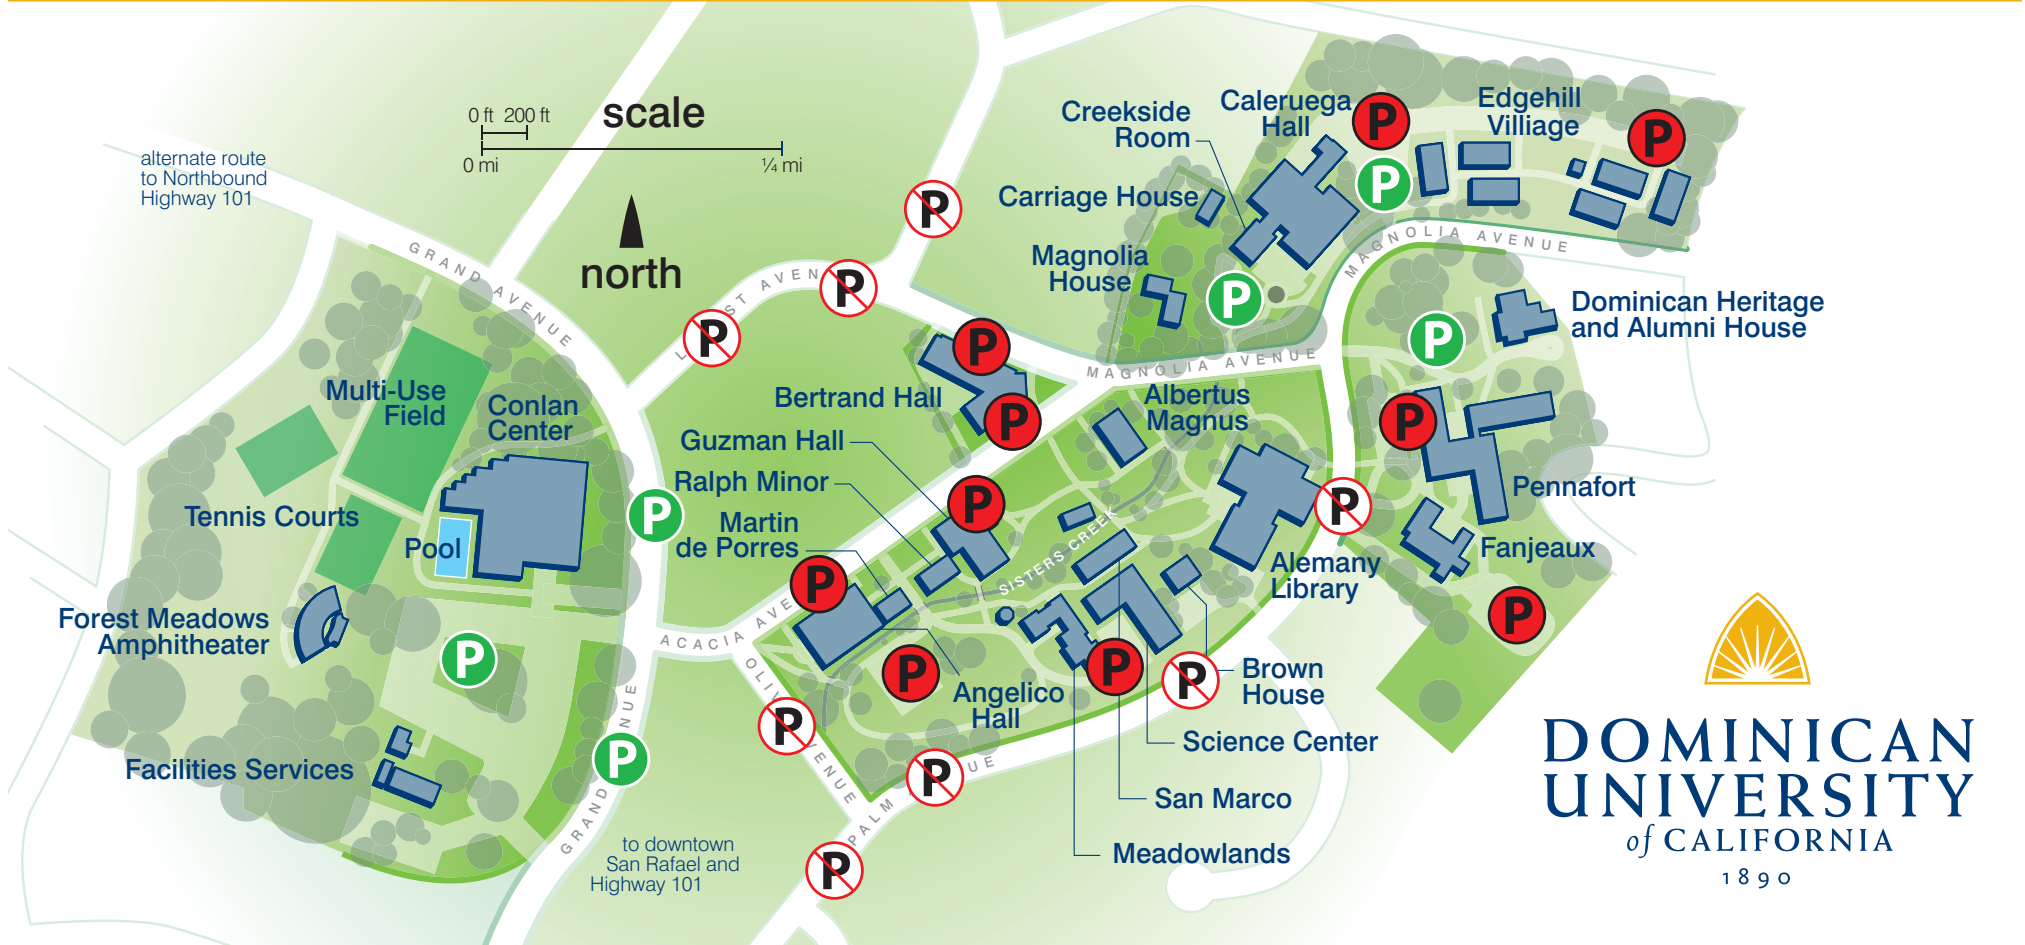

CAMPUS PARKING MAP

DOMINICAN
UNIVERSITY
of CALIFORNIA
1890

Parking Map

free permit only residential (no parking)